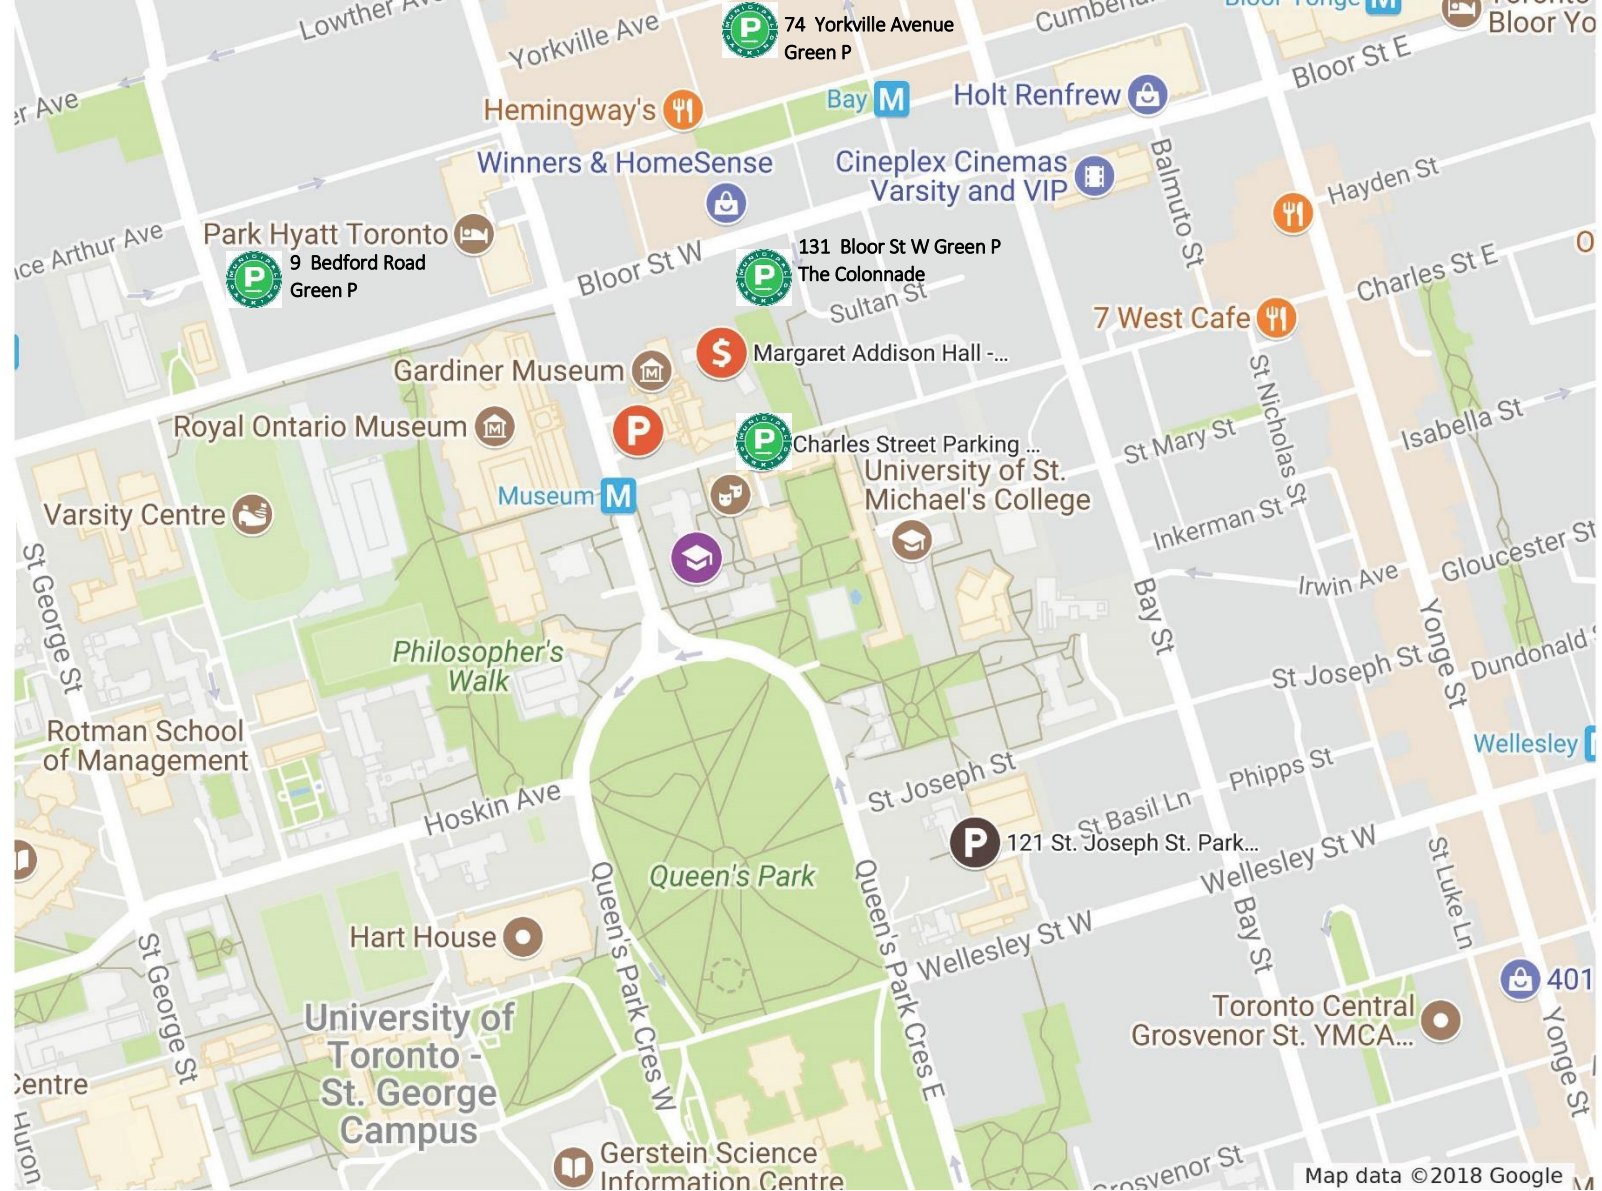

Available Parking Near Emmanuel

Options	Rates (subject to change)	Location	Details
Victoria University	\$10-\$22	Annesley Hall at 95 Queens Park East. Purchase permit from Margaret Addison Hall, 140 Charles Street West	<p>Monday – Sunday (Day) 8:00 AM to 7:00 PM \$12.00</p> <p>Monday to Sunday (Evening) 4:00 PM to 8:00 AM \$10.00</p> <p>Monday to Sunday (Full Day) \$22.00</p>
Charles Street Parking	Metered Parking	North side of Charles Street between St. Thomas Street and Queen’s Park Crescent	Refer to times and rates posted on parking meters.
University of St. Michael’s College	\$10-\$24	<p>121 St. Joseph Street (access via lane off St. Joseph Street between backside of Toronto School of Theology and Alumni Hall).</p> <p>Parking lot tickets are available for purchase from the parking lot kiosk during the day (cash only), and after 7pm, at the Porter’s desk in the lobby of 81 St. Mary Street (cash only).</p>	<p>Monday to Friday 6:30 AM to 4:00 PM \$14</p> <p>4:00 PM to 12:00 AM \$10</p> <p>12:00 AM to 6:30 AM \$10</p> <p>Saturday and Sunday 6:30 AM to 4:00 PM \$10</p> <p>4:00 PM to 12:00 AM \$10</p> <p>12:00 AM to 6:30 AM \$10</p> <p>24-hour parking is available for \$24.</p>

Parking Options

Margaret Addison Hall -
Permits

95 Queens Park E. Parking

121 St. Joseph St. Parking

Charles Street Parking
(Metered)

Emmanuel College

[ONLINE VERSION](#)

Updated 4/23/2018